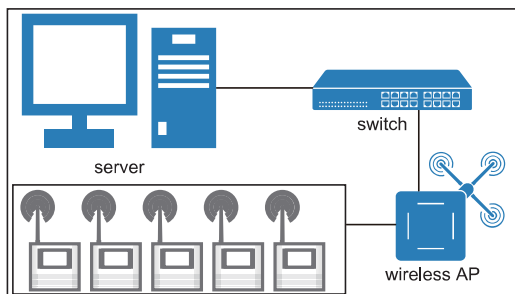

DATA LOGGERS FOR TEMPERATURE AND HUMIDITY

CUSTOMIZABLE

- Supports multiple communication interfaces
- Signal acquisition, display, storage, analysis function
- Temperature and humidity upper and lower limit alarm
- Computer software is included

RS485 networking

WIFI networking

0334-3070A

0334-3070B

SPECIFICATION

Code	0334-3070A	0334-3070R	0334-3070B	0334-3070W
Networking function	included	—	included	—
Communication	RS485	RS232	WIFI	WIFI and USB
Temperature range	-30°C~70°C/-22°F~158°F			
Temperature accuracy	±0.3°C (at 23°C±2°C), other range ±0.5°C; ±0.5°F (at 73.4°F±3.6°F), other range ±0.9°F			
Temperature resolution	0.1°C/0.1°F			
Humidity range	0%RH~100%RH			
Humidity accuracy	±3%RH (at 10%RH~85%RH, testing temperature: 23°C±2°C), other range ±5%RH			
Humidity resolution	0.1%RH			
Memory size	10918			
Alarm	sound and light			
Sampling interval	2s~255s (adjustable)			
Logging interval	2s~24h (adjustable)			
Time battery	1×3V CR2032 battery			
Power supply	1×3.6V lithium battery (ER14505) or DC 5V~24V			
Dimension (L×W×H)	123×33×117mm			
Net weight	260g		320g	