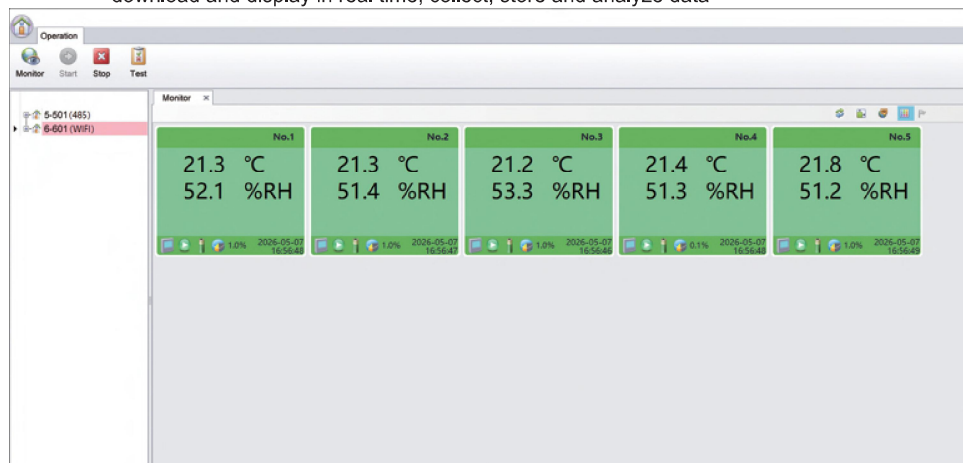

STANDARD DELIVERY

Code	0334-3070A	0334-3070R	0334-3070B	0334-3070W
Main unit	1 pc	1 pc	1 pc	1 pc
Software	1 pc	1 pc	1 pc	1 pc
Power adapter	—	1 pc	1 pc	1 pc
USB cable	—	—	1 pc	1 pc
RS485 male extension cable	1 pc	—	—	—
RS232 communication cable	—	1 pc	—	—

OPTIONAL ACCESSORY

Code	0334-3070A	0334-3070R	0334-3070B	0334-3070W
Converter (0334-C01)	1 pc	—	—	—
Sound and light alarm lamp (0334-A02)	1 pc	—	1 pc	—
Switch (0334-S03)	1 pc	—	1 pc	—
Wireless AP (0334-W04)	—	—	1 pc	—
Wireless transmitter (7315-0311)*	—	1 pc	—	—
20-meter RVVP shielded cable (0334-L20)	1 pc	—	—	—

*Receivers are needed: code 7315-2/3/6/7/8/9

networking version PC software (applicable only to **0334-3070A** and **0334-3070B**),
download and display in real time, collect, store and analyze data

converter (optional)