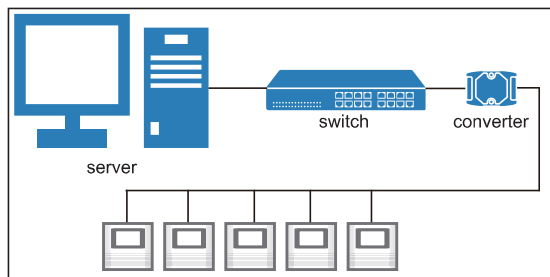

DATA LOGGERS FOR TEMPERATURE AND HUMIDITY

CUSTOMIZABLE

- Supports multiple communication interfaces
- Signal acquisition, display, storage, analysis function
- Temperature and humidity upper and lower limit alarm
- Computer software is included

RS485 networking

WIFI networking

0334-3070A

0334-3070B

SPECIFICATION

Code	0334-3070A	0334-3070R	0334-3070B	0334-3070W
Networking function	included	—	included	—
Communication	RS485	RS232	WIFI	WIFI and USB
Temperature range	-30°C~70°C/-22°F~158°F			
Temperature accuracy	±0.3°C (at 23°C±2°C), other range ±0.5°C; ±0.5°F (at 73.4°F±3.6°F), other range ±0.9°F			
Temperature resolution	0.1°C/0.1°F			
Humidity range	0%RH~100%RH			
Humidity accuracy	±3%RH (at 10%RH~85%RH, testing temperature: 23°C±2°C), other range ±5%RH			
Humidity resolution	0.1%RH			
Memory size	10918			
Alarm	sound and light			
Sampling interval	2s~255s (adjustable)			
Logging interval	2s~24h (adjustable)			
Time battery	1×3V CR2032 battery			
Power supply	1×3.6V lithium battery (ER14505) or DC 5V~24V			
Dimension (L×W×H)	123×33×117mm			
Net weight	260g		320g	

STANDARD DELIVERY

Code	0334-3070A	0334-3070R	0334-3070B	0334-3070W
Main unit	1 pc	1 pc	1 pc	1 pc
Software	1 pc	1 pc	1 pc	1 pc
Power adapter	—	1 pc	1 pc	1 pc
USB cable	—	—	1 pc	1 pc
RS485 male extension cable	1 pc	—	—	—
RS232 communication cable	—	1 pc	—	—