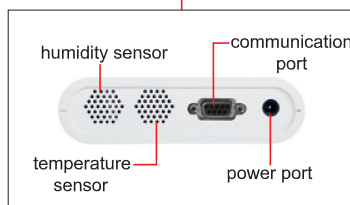

RS485 networking

WIFI networking

0334-3070A

0334-3070B

SPECIFICATION

Code	0334-3070A	0334-3070R	0334-3070B	0334-3070W
Networking function	included	—	included	—
Communication	RS485	RS232	WIFI	WIFI and USB
Temperature range	-30°C~70°C/-22°F~158°F			
Temperature accuracy	±0.3°C (at 23°C±2°C), other range ±0.5°C; ±0.5°F (at 73.4°F±3.6°F), other range ±0.9°F			
Temperature resolution	0.1°C/0.1°F			
Humidity range	0%RH~100%RH			
Humidity accuracy	±3%RH (at 10%RH~85%RH, testing temperature: 23°C±2°C), other range ±5%RH			
Humidity resolution	0.1%RH			
Memory size	10918			
Alarm	sound and light			
Sampling interval	2s~255s (adjustable)			
Logging interval	2s~24h (adjustable)			
Time battery	1×3V CR2032 battery			
Power supply	1×3.6V lithium battery (ER14505) or DC 5V~24V			
Dimension (L×W×H)	123×33×117mm			
Net weight	260g		320g	

STANDARD DELIVERY

Code	0334-3070A	0334-3070R	0334-3070B	0334-3070W
Main unit	1 pc	1 pc	1 pc	1 pc
Software	1 pc	1 pc	1 pc	1 pc
Power adapter	—	1 pc	1 pc	1 pc
USB cable	—	—	1 pc	1 pc
RS485 male extension cable	1 pc	—	—	—
RS232 communication cable	—	1 pc	—	—