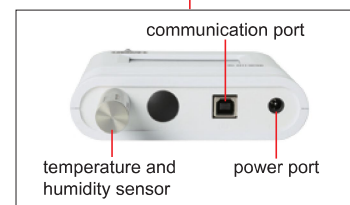

RS485 networking

WIFI networking

0334-3070A

0334-3070B

SPECIFICATION

Code	0334-3070A	0334-3070R	0334-3070B	0334-3070W
Networking function	included	—	included	—
Communication	RS485	RS232	WIFI	WIFI and USB
Temperature range	-30°C~70°C/-22°F~158°F			
Temperature accuracy	±0.3°C (at 23°C±2°C), other range ±0.5°C; ±0.5°F (at 73.4°F±3.6°F), other range ±0.9°F			
Temperature resolution	0.1°C/0.1°F			
Humidity range	0%RH~100%RH			
Humidity accuracy	±3%RH (at 10%RH~85%RH, testing temperature: 23°C±2°C), other range ±5%RH			
Humidity resolution	0.1%RH			
Memory size	10918			
Alarm	sound and light			
Sampling interval	2s~255s (adjustable)			
Logging interval	2s~24h (adjustable)			
Time battery	1×3V CR2032 battery			
Power supply	1×3.6V lithium battery (ER14505) or DC 5V~24V			
Dimension (L×W×H)	123×33×117mm			
Net weight	260g		320g	